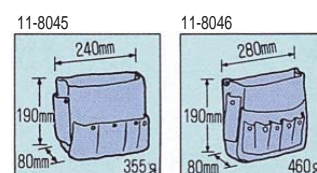

Item number	Product name	Color
11-8045	Tool Bag M	Blue
11-8046	Tool Bag L	Blue

Double structure of nylon-cloth. Weight of bag is lighter than ones of leather bag.