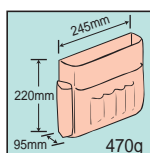

Tool Bag

Item number	Product name	Color
11-8042	Medium Bag	Blue

Triple structure of cloth and Durable bag. This bag is hard to be stained. This bag has an adjusting function for changing the position of tool. The rubber soleplate is supplied with it.

Tool Bag

Item number	Product name	Color
11-8070	Leather Tool bag	Black
11-8071	Leather Tool bag (Wide)	Black

Tool bag made of leather and Durable bag. With a partition-plate for inner space.

Tool Bag

Item number	Product name	Color
11-8045	Tool Bag M	Blue
11-8046	Tool Bag L	Blue

One-touch Belt 266

Item number	Product name	Color
63-9344	One-touch Belt	Black
63-9345	One-touch Belt	Gold
63-9346	One-touch Belt	Purple
63-9347	One-touch Belt	Red
63-9348	One-touch Belt	Sky blue

Materials : Nylon 100%
Belt size : Width 50 mm x Length 1,200 mm
Wide waist-belt for tool bag. It is easy to take off by the one-touch-buckle. Adjustable the length of belt.

Beltron

Item number	Product name	Color
63-9317	Beltron	Blue
63-9318	Beltron (Slim)	Blue

Belt length : from 750 to 1200 mm (63-9317)
Belt length : from 670 to 1200 mm (63-9318)
This belt reduces a burden on the waist by the cushion. It is easy to take off by the one-touch-buckle.