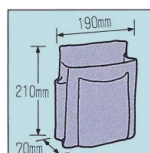

Double structure of nylon-cloth. Weight of bag is lighter than ones of leather bag.

Tool Bag

Item number	Product name	Color
11-8016	Canvas Tool Bag	Navy blue

Tool bag made of canvas-cloth. Lightweight and Durable bag.

One-touch Belt 266

Item number	Product name	Color
63-9344	One-touch Belt	Black
63-9345	One-touch Belt	Gold
63-9346	One-touch Belt	Purple
63-9347	One-touch Belt	Red
63-9348	One-touch Belt	Sky blue

Materials : Nylon 100%
Belt size : Width 50 mm x Length 1,200 mm
Wide waist-belt for tool bag. It is easy to take off by the one-touch-buckle. Adjustable the length of belt.

Beltron

Item number	Product name	Color
63-9317	Beltron	Blue
63-9318	Beltron (Slim)	Blue

Belt length : from 750 to 1200 mm (63-9317)
Belt length : from 670 to 1200 mm (63-9318)
This belt reduces a burden on the waist by the cushion. It is easy to take off by the one-touch-buckle.