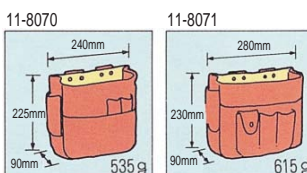

Tool Bag

Item number	Product name	Color
11-8042	Medium Bag	Blue

Triple structure of cloth and Durable bag. This bag is hard to be stained. This bag has an adjusting function for changing the position of tool. The rubber soleplate is supplied with it.

Tool Bag

Item number	Product name	Color
11-8070	Leather Tool bag	Black
11-8071	Leather Tool bag (Wide)	Black

Tool bag made of leather and Durable bag. With a partition-plate for inner space.

Tool Bag

Item number	Product name	Color
11-8045	Tool Bag M	Blue
11-8046	Tool Bag L	Blue

One-touch Belt 266

Item number	Product name	Color
63-9344	One-touch Belt	Black
63-9345	One-touch Belt	Gold
63-9346	One-touch Belt	Purple
63-9347	One-touch Belt	Red
63-9348	One-touch Belt	Sky blue

Materials : Nylon 100%
Belt size : Width 50 mm x Length 1,200 mm
Wide waist-belt for tool bag. It is easy to take off by the one-touch-buckle. Adjustable the length of belt.

Beltron

Item number	Product name	Color
63-9317	Beltron	Blue
63-9318	Beltron (Slim)	Blue

Belt length : from 750 to 1200 mm (63-9317)
Belt length : from 670 to 1200 mm (63-9318)
This belt reduces a burden on the waist by the cushion. It is easy to take off by the one-touch-buckle.