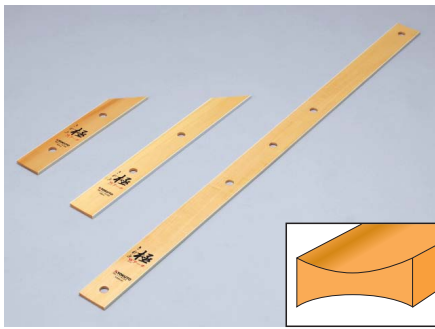

Wooden Straightedge

Item number	Size (mm)	Notes
11-4122	300 x 55 x 7	
11-4123	450 x 55 x 7	
11-4124	1,000 x 55 x 7	

Wooden straightedge for cutting of wallcovering edge. Hold wallcovering down well with arch shape.

Wooden Straightedge

Item number	Size (mm)	Notes
11-4116	600 x 50 x 6	With cover

Wooden straightedge for cutting of wallcovering edge. Hold wallcovering down well with arch shape.

Wooden Straightedge

Item number	Size (mm)	Notes
11-4120	1,000 x 66 x 13	

Wooden straightedge for cutting of wallcovering edge. With wooden handle. Hold wallcovering down well with arch shape.

PC Straightedge

Item number	Size (mm)	Notes
61-3017	345 x 70 x 5	Green
61-3018	1,300 x 70 x 5	Green
61-3011	1,000 x 70 x 8	Green
61-3012	1,000 x 65 x 8	Clear

Plastic straightedge for cutting of wallcovering edge. Straightedge is transparent for checking of wallcovering.

PC Straightedge

Item number	Size (mm)	Notes
61-3013	1,300 x 65	Clear
61-3014	1,800 x 70	Clear
61-3015	2,000 x 70	Clear
61-3035	2,100 x 80	Clear
61-3036	2,400 x 80	Clear