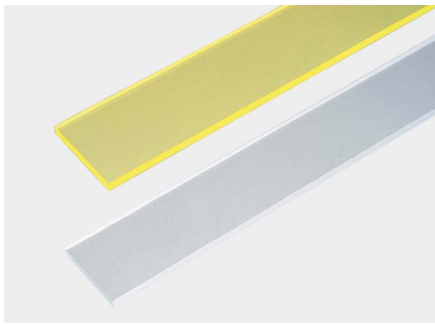

Wooden Straightedge

Item number	Size (mm)	Notes
11-4122	300 x 55 x 7	
11-4123	450 x 55 x 7	
11-4124	1,000 x 55 x 7	

Wooden straightedge for cutting of wallcovering edge. Hold wallcovering down well with arch shape.

Wooden Straightedge

Item number	Size (mm)	Notes
11-4116	600 x 50 x 6	With cover

Wooden straightedge for cutting of wallcovering edge. Hold wallcovering down well with arch shape.

Wooden Straightedge

Item number	Size (mm)	Notes
11-4120	1,000 x 66 x 13	

Wooden straightedge for cutting of wallcovering edge. With wooden handle. Hold wallcovering down well with arch shape.

PC Straightedge

Item number	Size (mm)	Notes
61-3017	345 x 70 x 5	Green
61-3018	1,300 x 70 x 5	Green
61-3011	1,000 x 70 x 8	Green
61-3012	1,000 x 65 x 8	Clear

Plastic straightedge for cutting of wallcovering edge. Straightedge is transparent for checking of wallcovering.

PC Straightedge

Item number	Size (mm)	Notes
61-3013	1,300 x 65	Clear
61-3014	1,800 x 70	Clear
61-3015	2,000 x 70	Clear
61-3035	2,100 x 80	Clear
61-3036	2,400 x 80	Clear