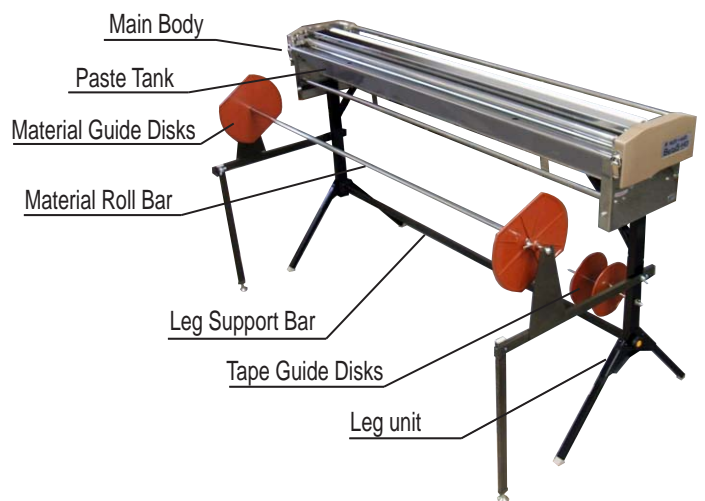

Manual wallpaper pasting machine

- Manual wallpaper pasting machine for 140cm (55 inches) width wallcovering
- With a measuring counter
- Power supply-free model

B5-HD

Good machine for Good job!

Structure

With a Pasting roller anodized aluminum. Pasting roller and Adjusting roller guarantee reliable paste application.

The Measuring Counter, with one wheel. The Counter accurately measures the amount of wallcovering pulled in inches.

With a Feeding roller which is rolled with rubber materials. The grip motion is suitable for feeding the wallcoverings.

High capacity paste tray, making it easy to apply adhesives in paste tray. The paste tray has a hole for drain surplus adhesive.

Adjusting-levers for amount of adhesive in the side of machine. By Adjusting-levers, change the opening size between Adjusting roller and Pasting roller.

General views

Specifications

Item number	16-1400
Dimensions	150(W) x 80(D) x 91(H) cm
Net Weight	40 kg
Working Width	140 cm (55 inches)
Adhesive-pan Capacity	8.4 Little