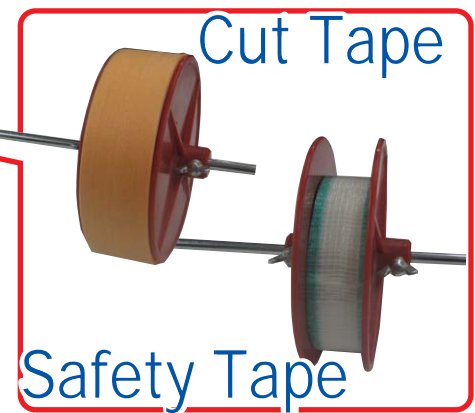

Good Machines for Good Jobs!

Wallpaper pasting machine / B-5HD

B5-HD

Working width 55 inches (140 cm)

Manual, wide Wallpaper pasting machine. The working width is 55 inches (140cm). 2-wheeled counter accurately measures in inches. Cut tape and Safety tape realizes better finish of wallcovering decoration. Stands fold under machine for easy transport. Special geared system apply adhesive to wallcoverings uniformly.

Width: 59 inches (150cm)

Depth: 32 inches (80cm)

Height: 36 inches (91cm)

Net weight: 89 lb (40kg)

Adhesive-pan capacity: 2.2 gallons (8.4 liter)

Available for machine.

Technical detail

With a Pasting roller anodized aluminum. Pasting roller and Adjusting roller guarantee reliable paste application.

The Measuring Counter, with one wheel. The Counter accurately measures the amount of wallcovering pulled in inches.

Adjusting-levers for amount of adhesive in the side of machine. By Adjusting-levers, change the opening size between Adjusting roller and Pasting roller.